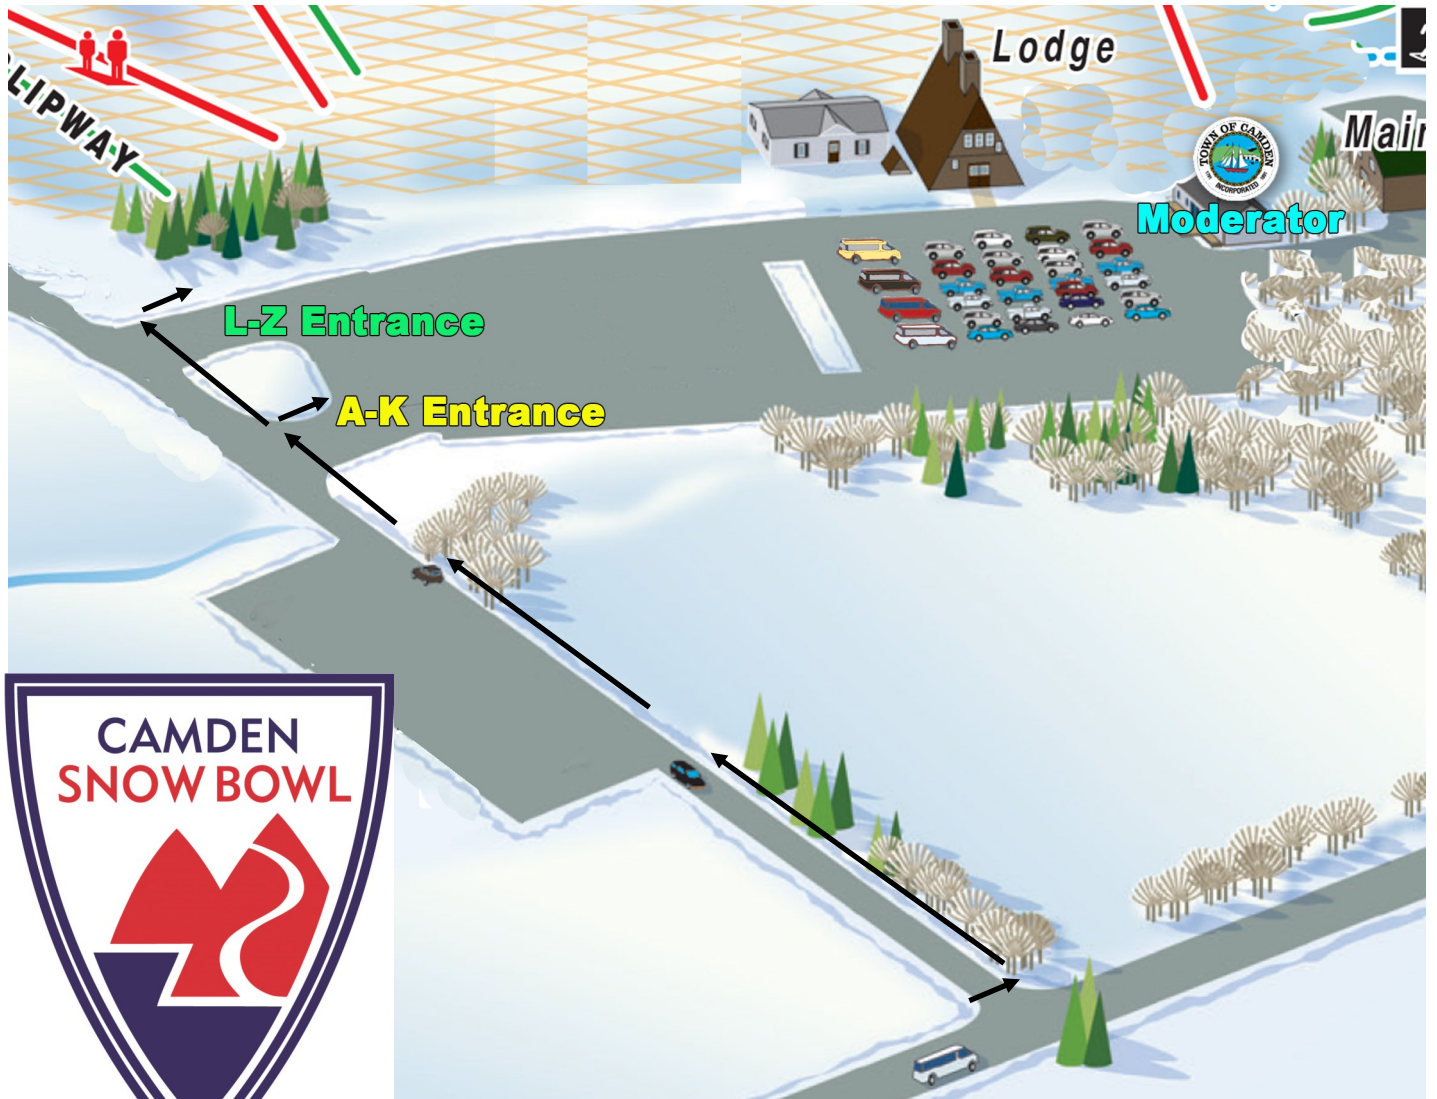

Special Town Meeting

Jan. 25, 6 p.m.

Follow the Camden Snow Bowl access road to the appropriate checkpoint based on the first letter of your last name. There, you can obtain printed instructions, a voting card and a copy of the Town Meeting Warrant.

Large vehicles will be directed to the back of the parking area. People wishing to stand outside are asked to stay next to their vehicles. Pedestrians/cyclists may stand in front of the Side County Sports Shop 6 ft apart. Masks are required. If you need assistance with transportation please contact the Town Office at 207-236-3353

Camden Snow Bowl
20 Barnestown Road
Camden, ME 04843

From downtown Camden, travel west on Mechanic Street, which eventually becomes Hosmer Pond Road and then Barnestown Road. The Snow Bowl is located approx. 3.7 miles from downtown.